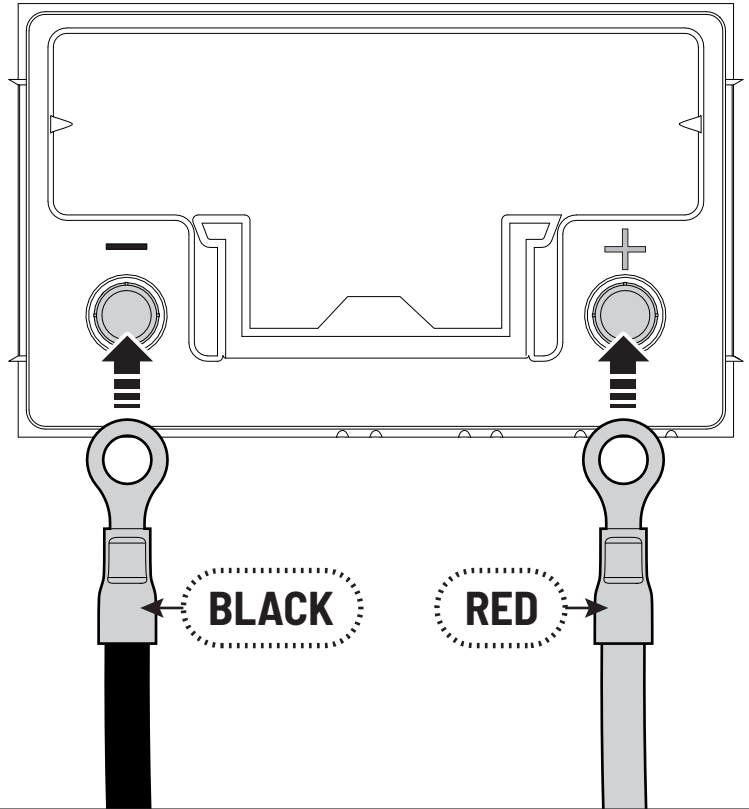

10mm 10Nm

T30 10Nm

MOUNTAIN TOP

MOUNTAIN TOP

Reset

Reset

Steps	Page	Done by
Mounting rubber cross	7	
Mounting gliding rail in canister	13-14	
Holes for drain	27-29	
Width + Cross measurement	40-41	
Tightening bolts	42-43	
Mounting drain	52-53	