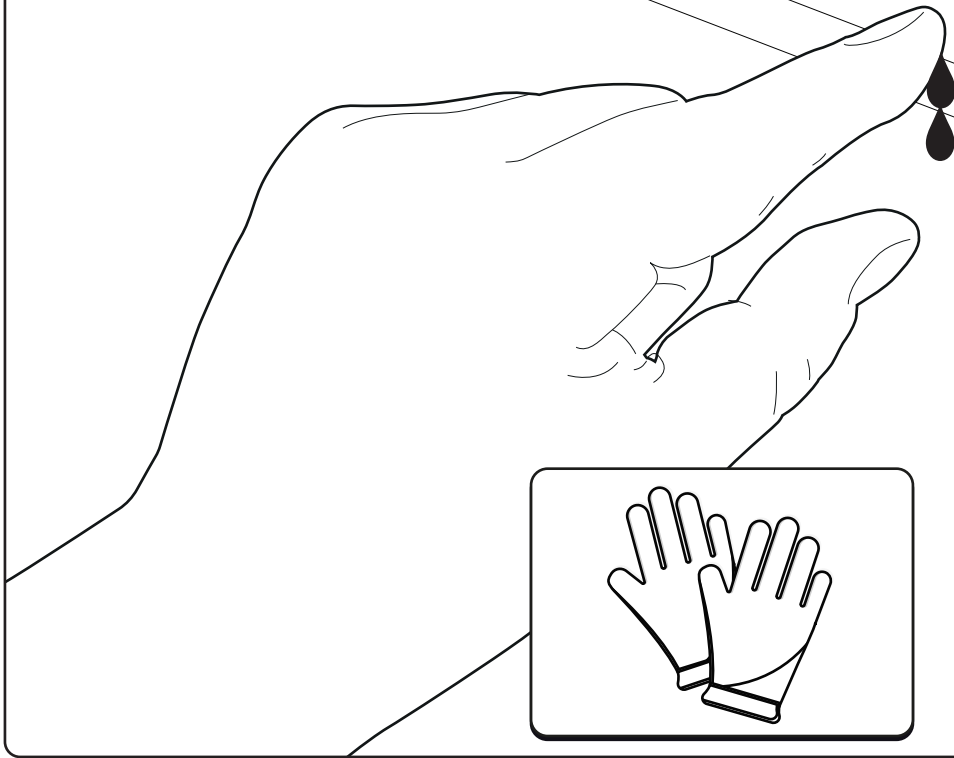

Sharp edge

1