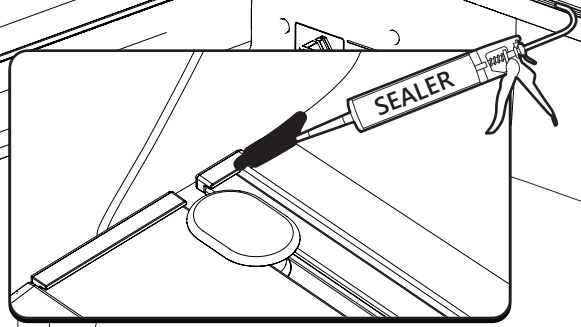

MOUNTAIN TOP