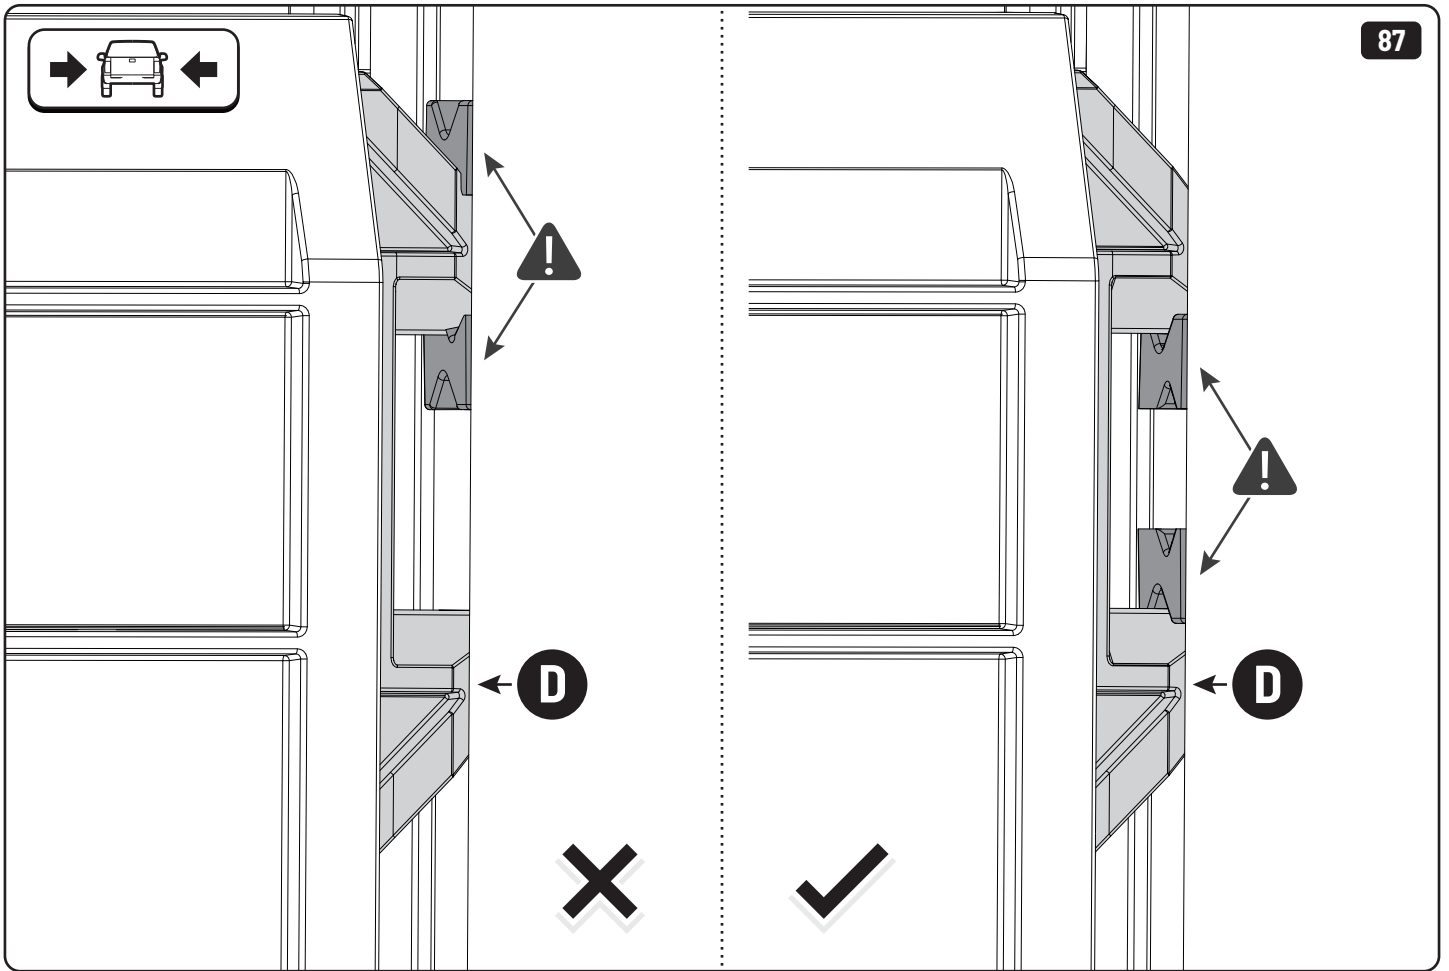

10mm 10Nm

T30 10Nm

MOUNTAIN TOP

MOUNTAIN TOP

Reset

Reset

Steps	Page	Done by
Mounting rubber cross	7	
Mounting gliding rail in canister	13-14	
Holes for drain	27-29	
Width + Cross measurement	40-41	
Tightening bolts	42-43	
Mounting drain	52-53	