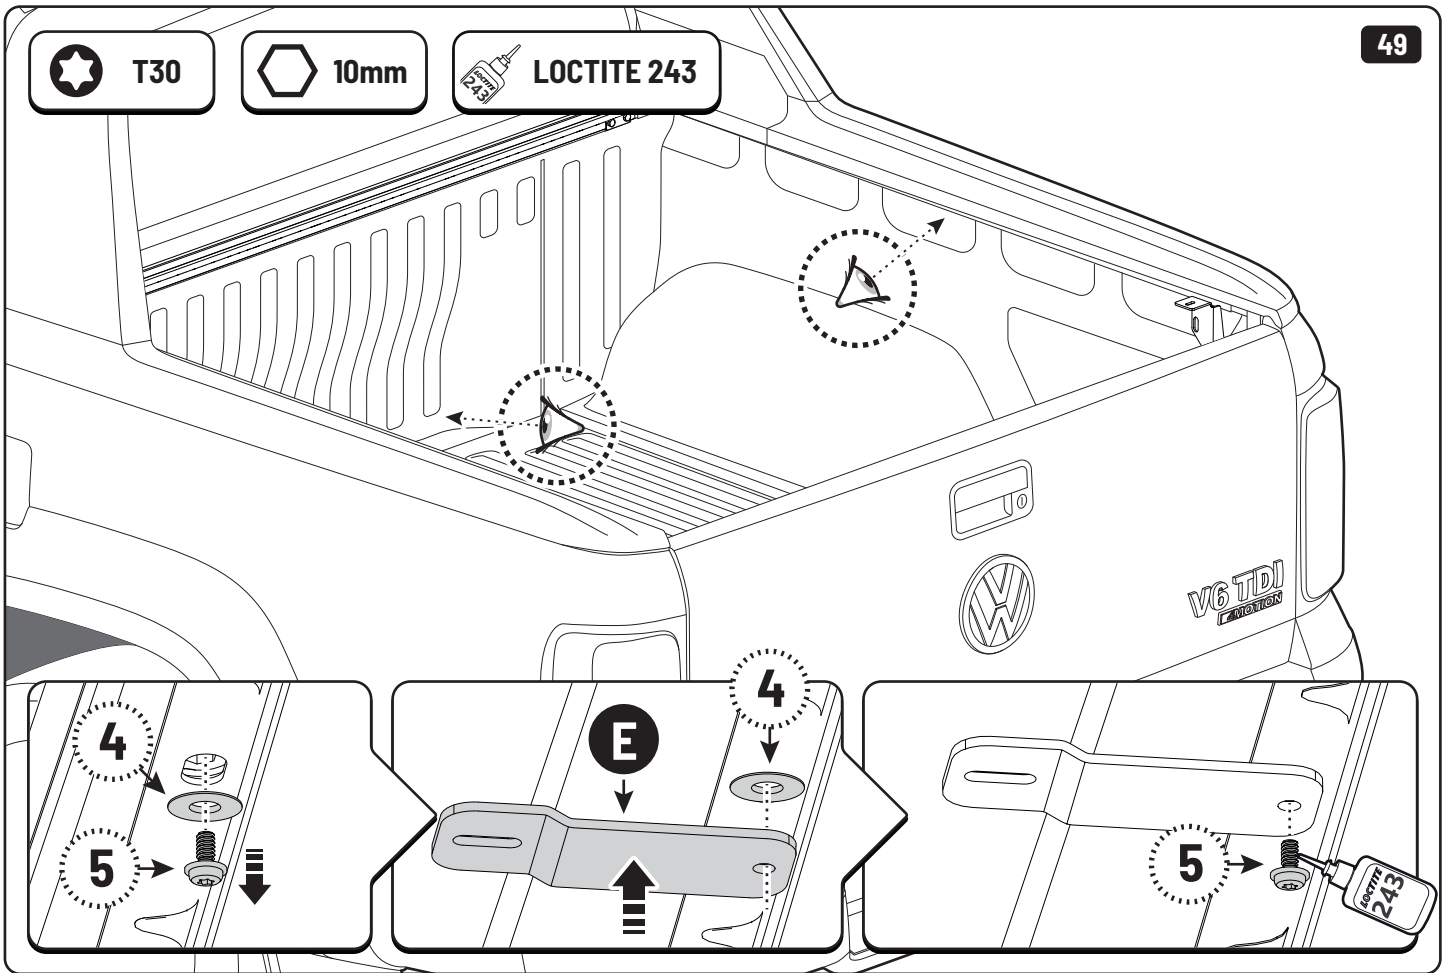

T30

10mm

LOCTITE 243