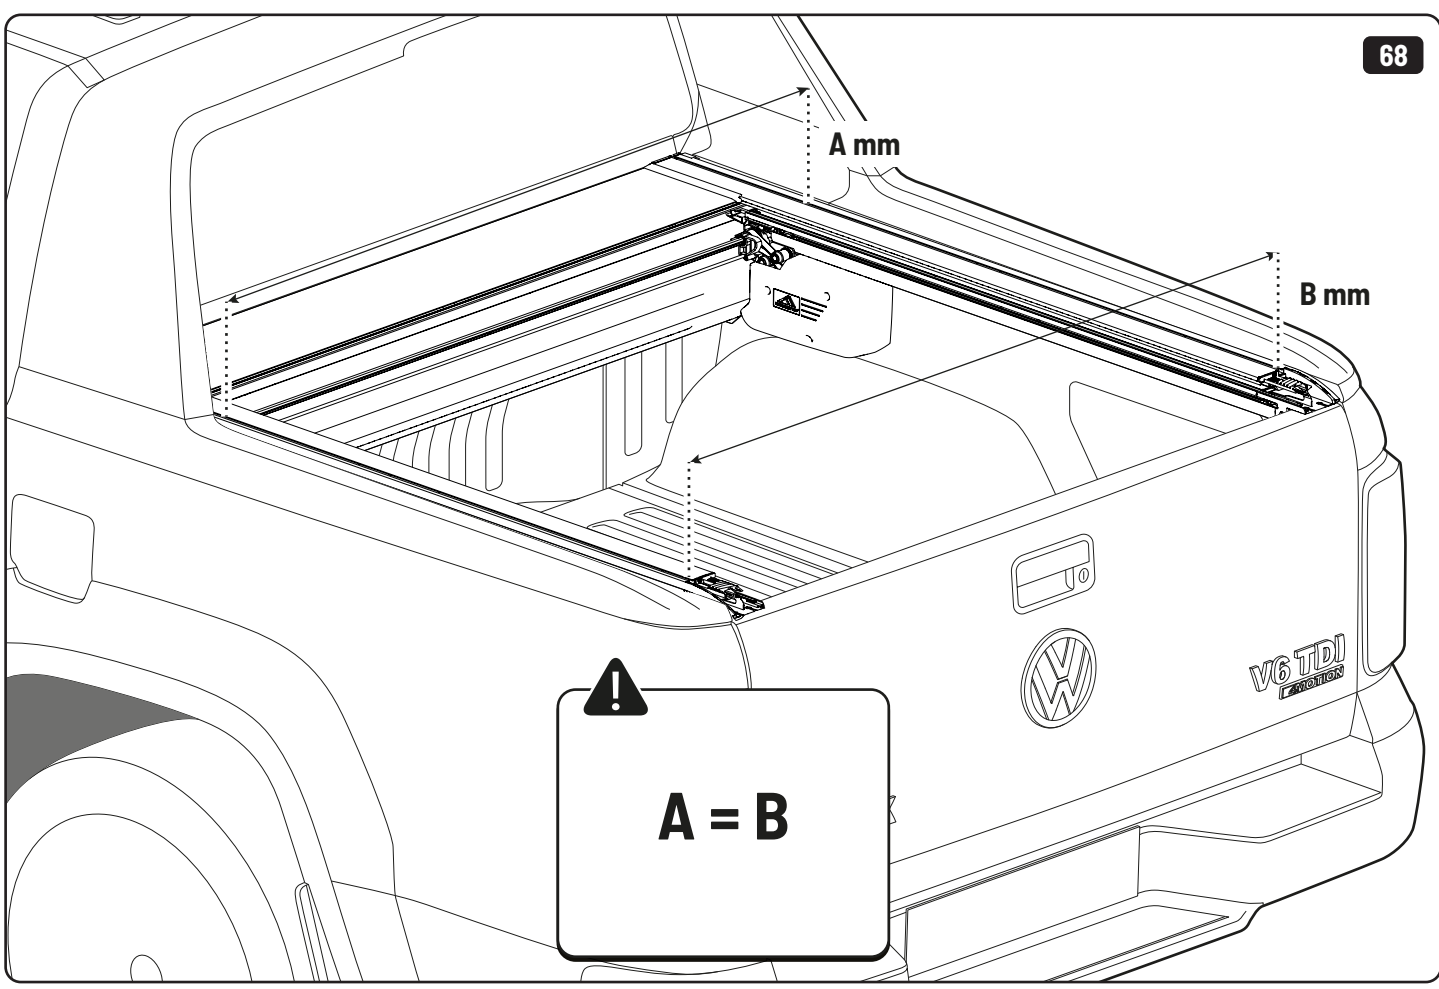

T30

10mm

LOCTITE 243