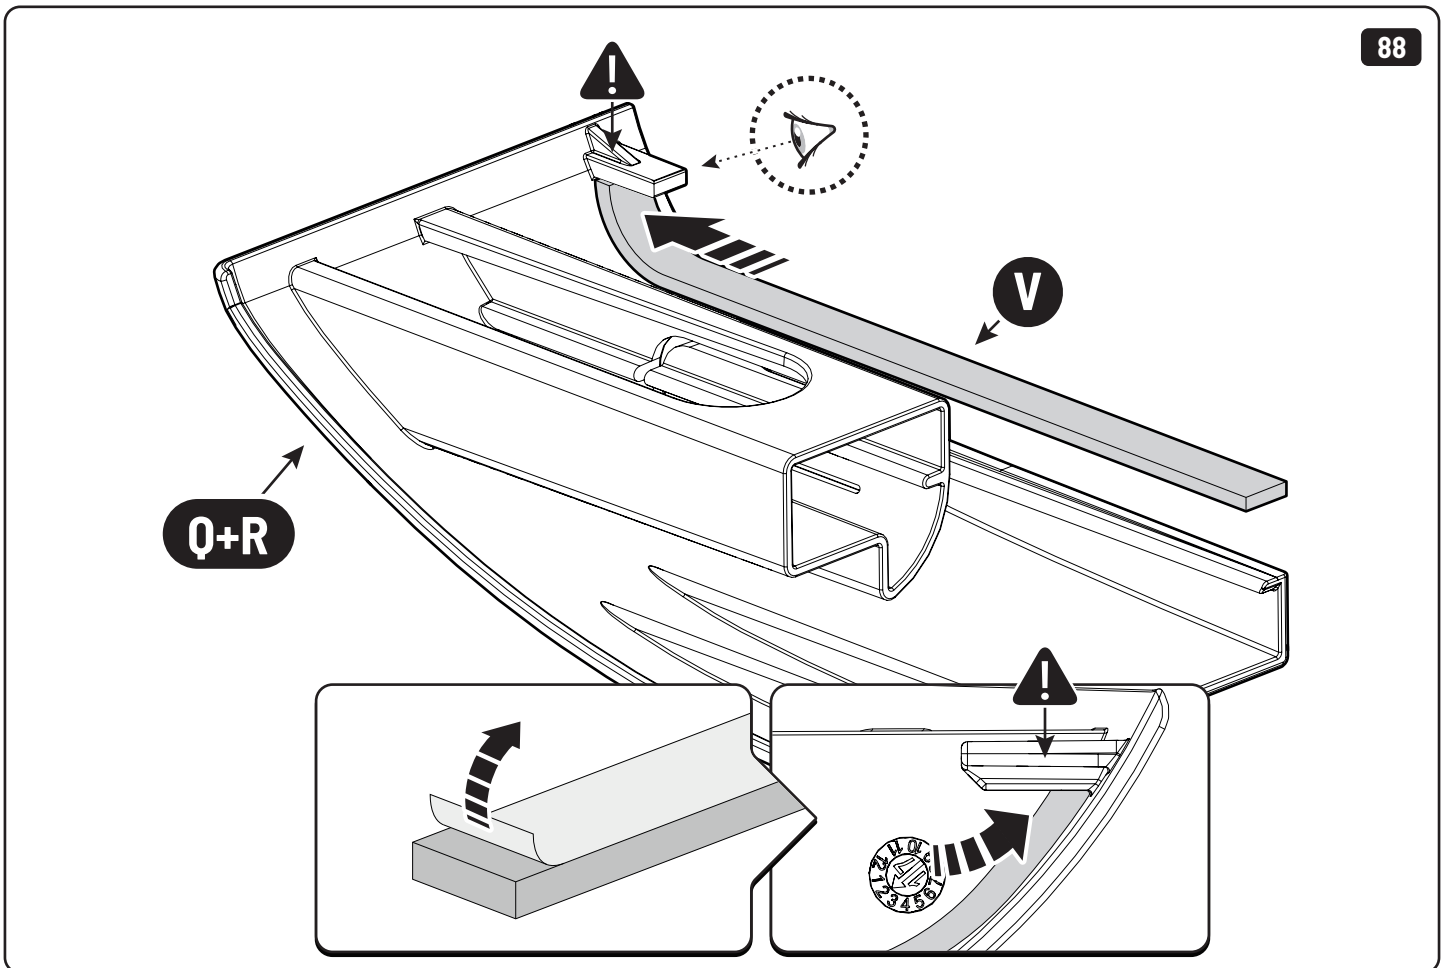

10mm 10Nm

T30 10Nm

MOUNTAIN TOP

MOUNTAIN TOP

Reset

Reset

Steps	Page	Done by
Mounting rubber cross	7	
Mounting gliding rail in canister	13-14	
Holes for drain	27-29	
Width + Cross measurement	40-41	
Tightening bolts	42-43	
Mounting drain	52-53	

Customer Service +45 4810 2950 (08:00 - 16:00 CET)
Support info@mountaintop.dk
Website www.mountaintop.dk
Address Pedersholmparken 10, 3600 Frederikssund, Denmark

Part number (s)	Model / Year	Cab type (s)	Installation time	Weight
EVOe VW80 HB01	Aventura / 2017 ->	Double Cab	1 hour (s)	41 kg