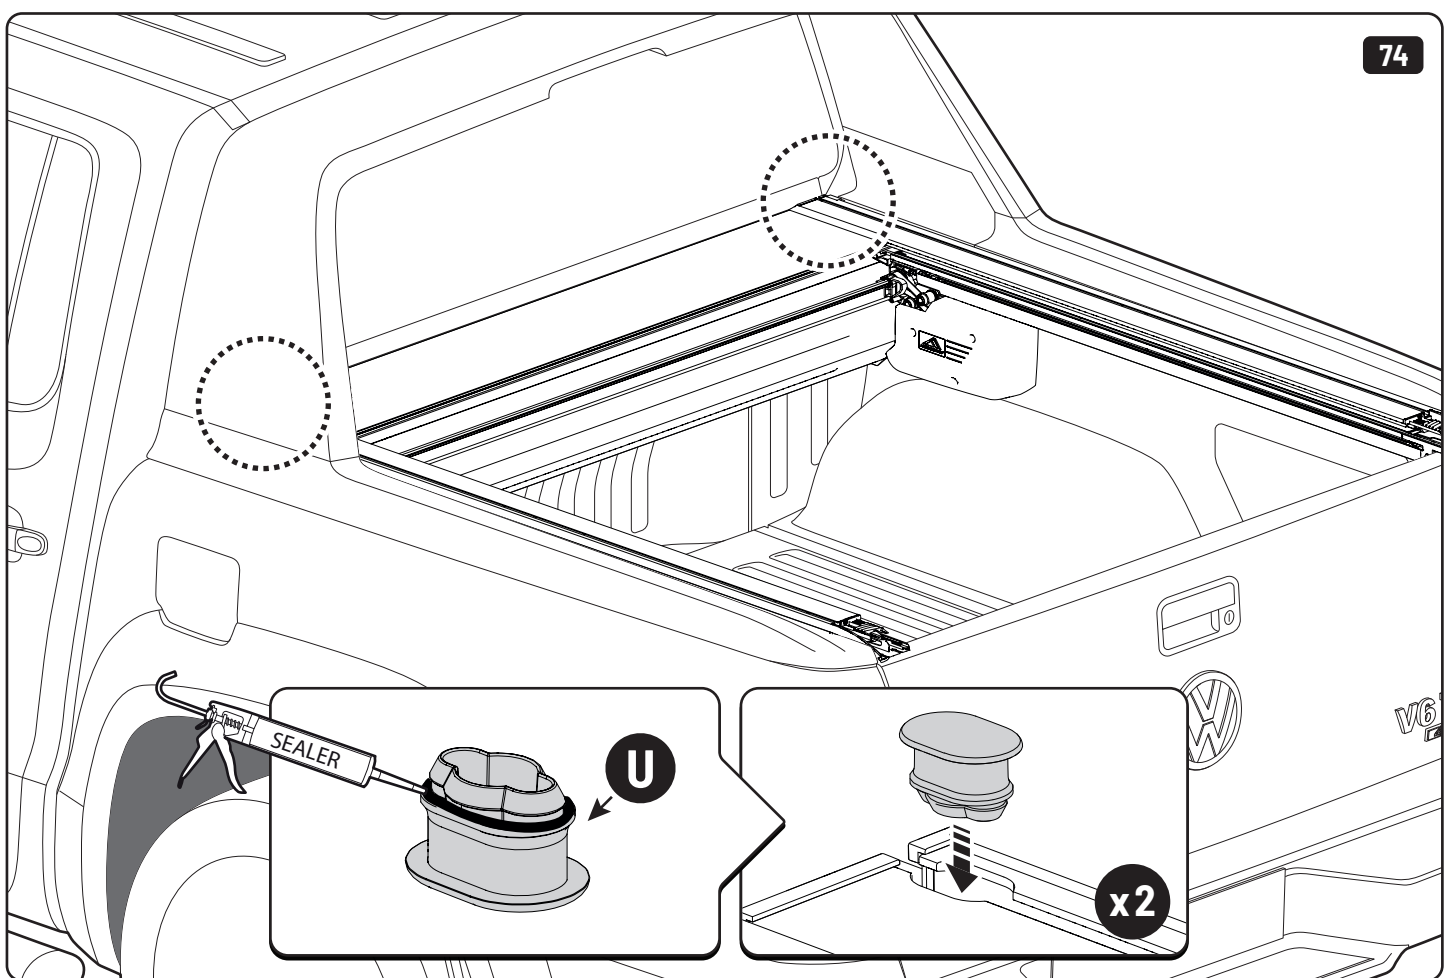

10mm 10Nm

T30 10Nm

MOUNTAIN TOP

MOUNTAIN TOP

Reset

Reset

Steps	Page	Done by
Mounting rubber cross	7	
Mounting gliding rail in canister	13-14	
Holes for drain	27-29	
Width + Cross measurement	40-41	
Tightening bolts	42-43	
Mounting drain	52-53	