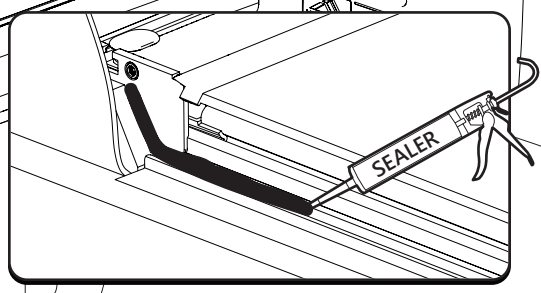

MOUNTAIN TOP