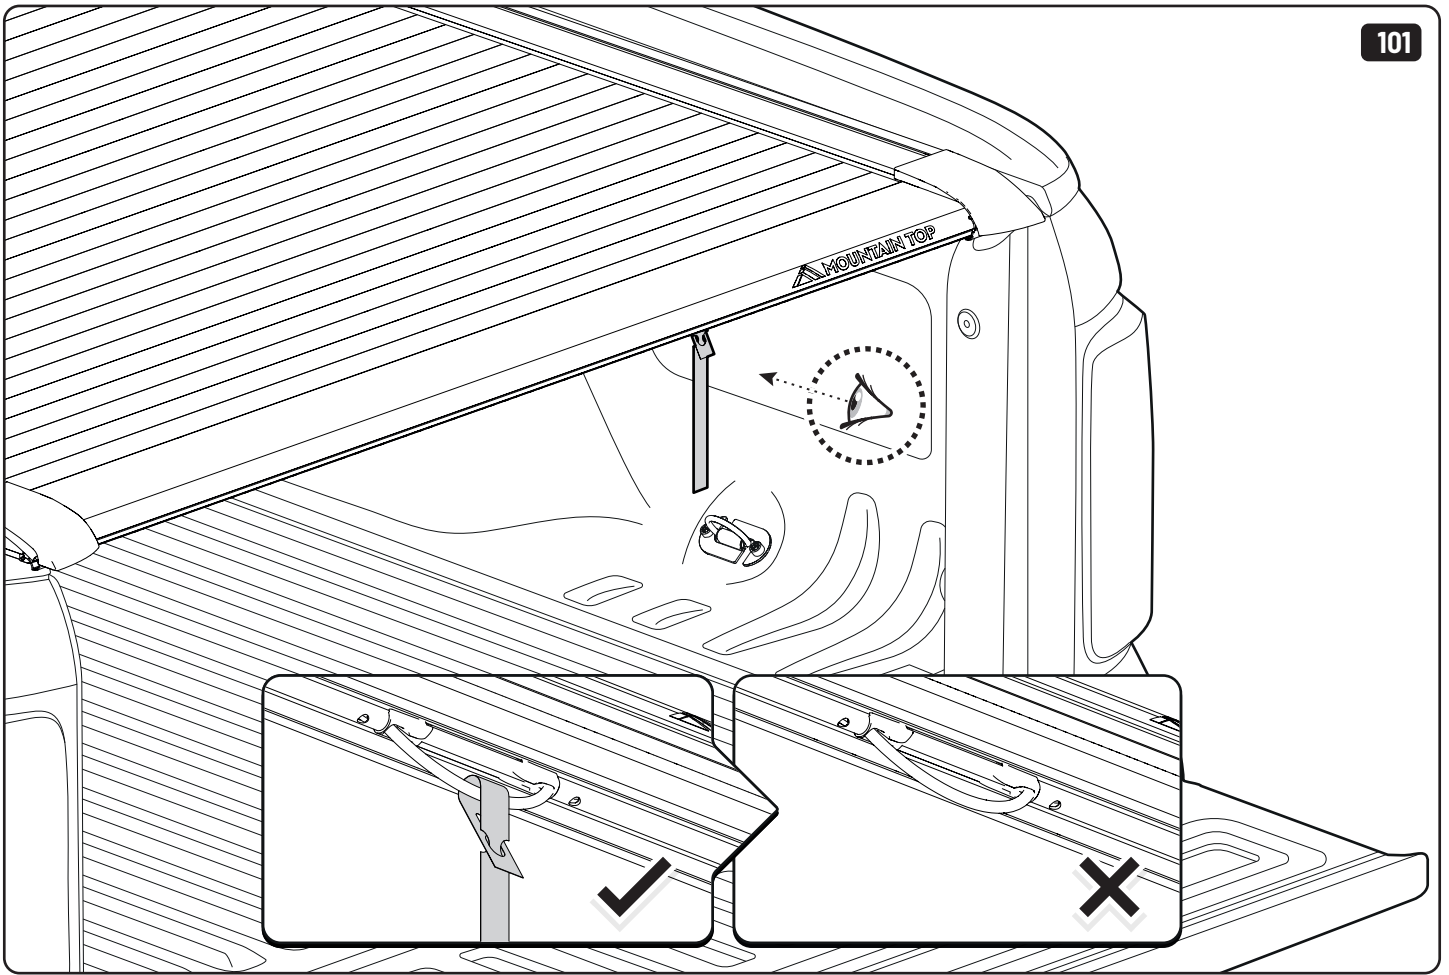

Steps	Page	Done by
Mounting rubber cross	7	
Mounting gliding rail in canister	13-14	
Holes for drain	27-29	
Width + Cross measurement	40-41	
Tightening bolts	42-43	
Mounting drain	52-53