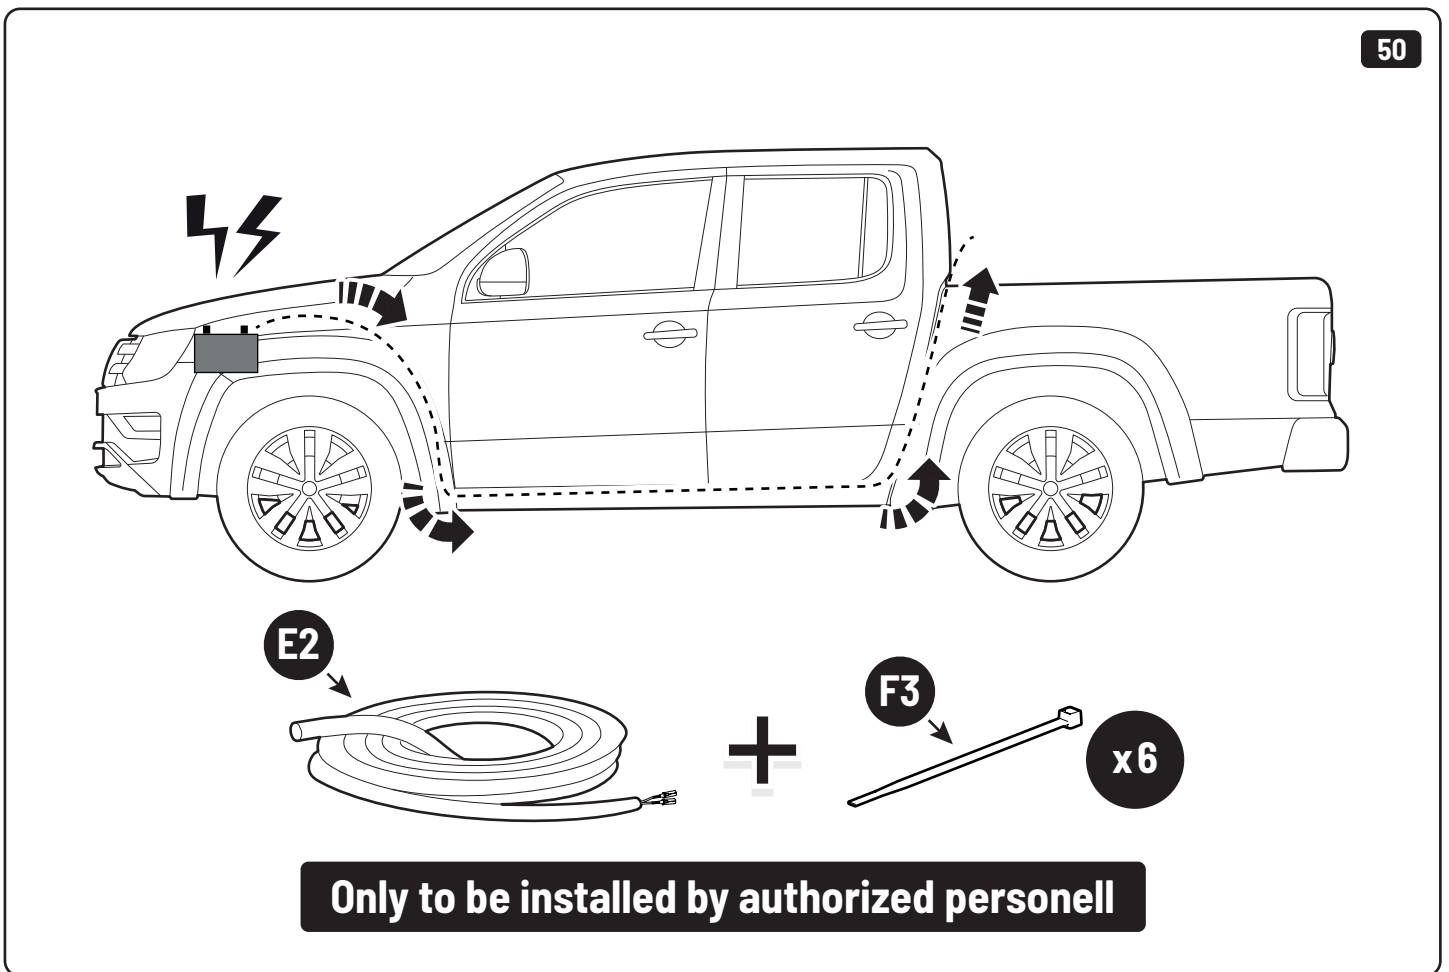

T30

10mm

LOCTITE 243