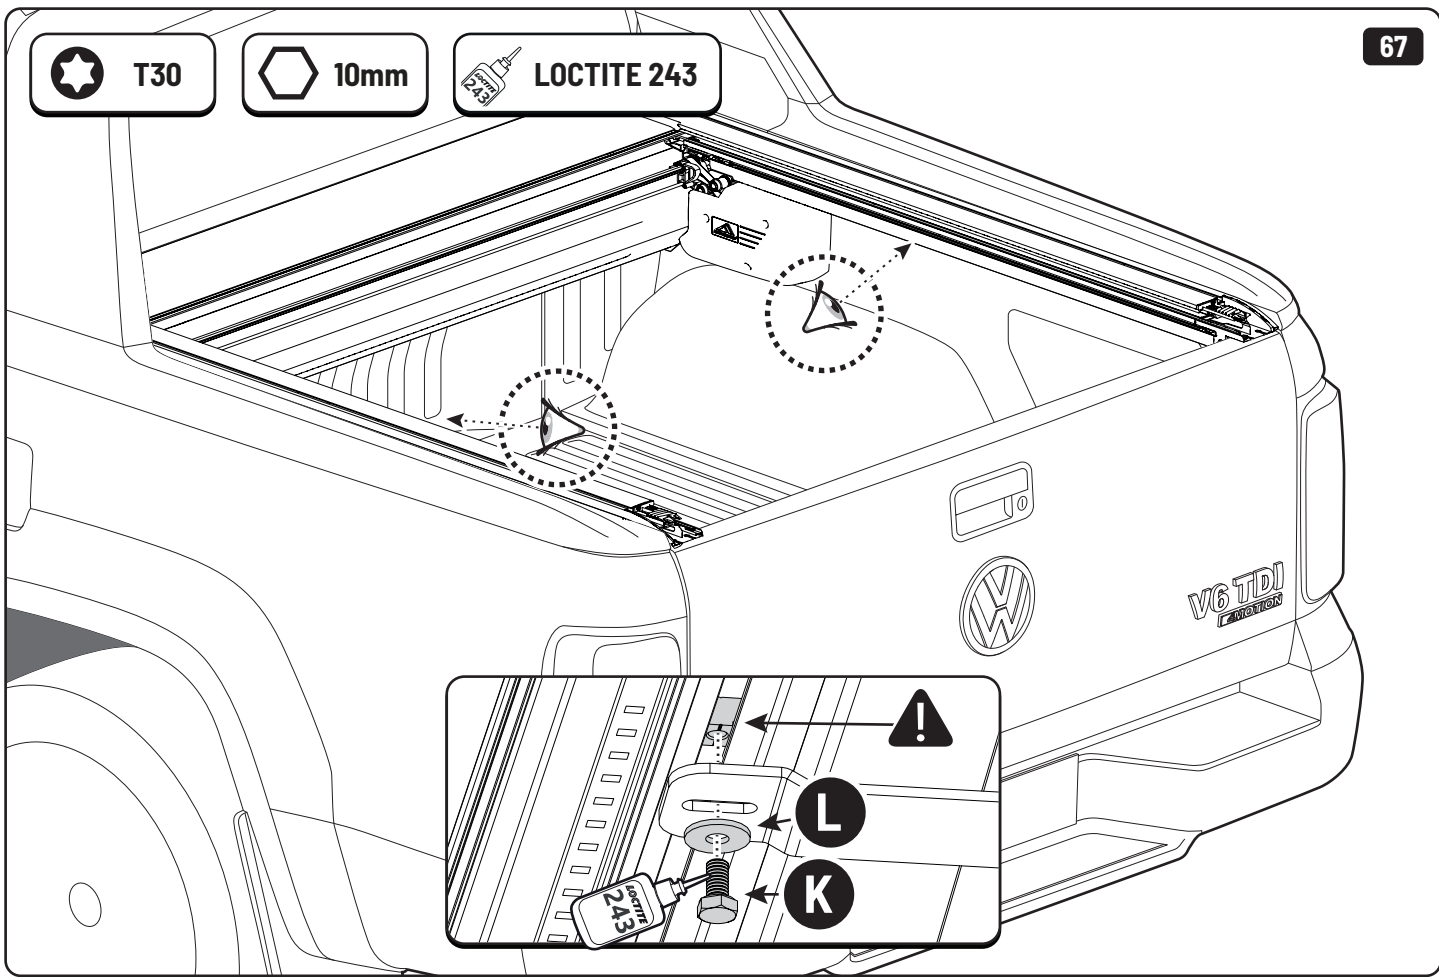

T30

10mm

LOCTITE 243