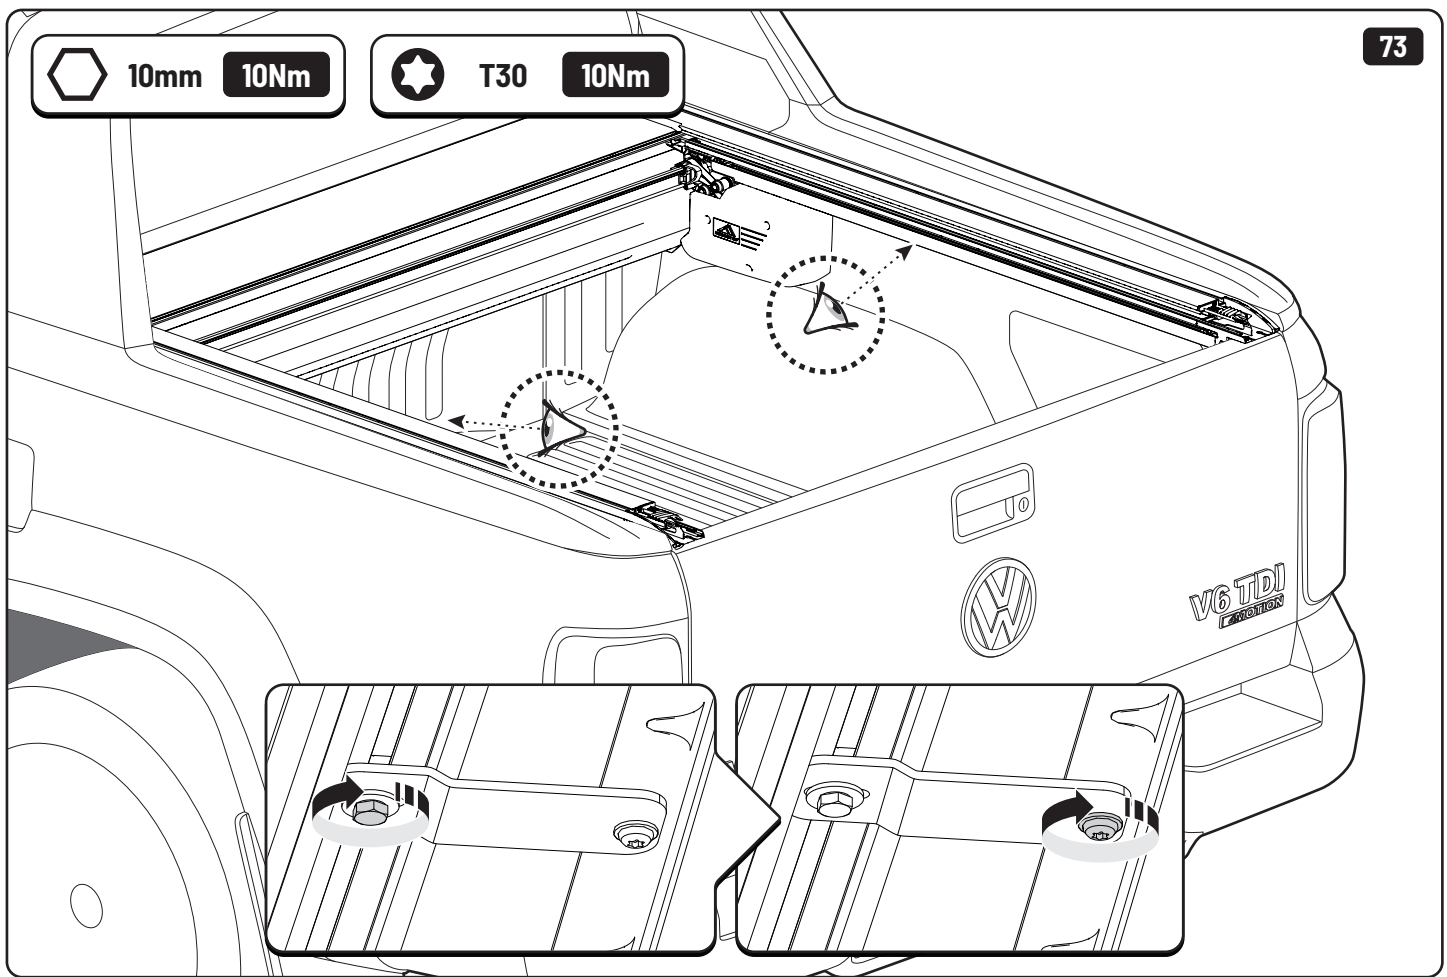

10mm 10Nm

T30 10Nm